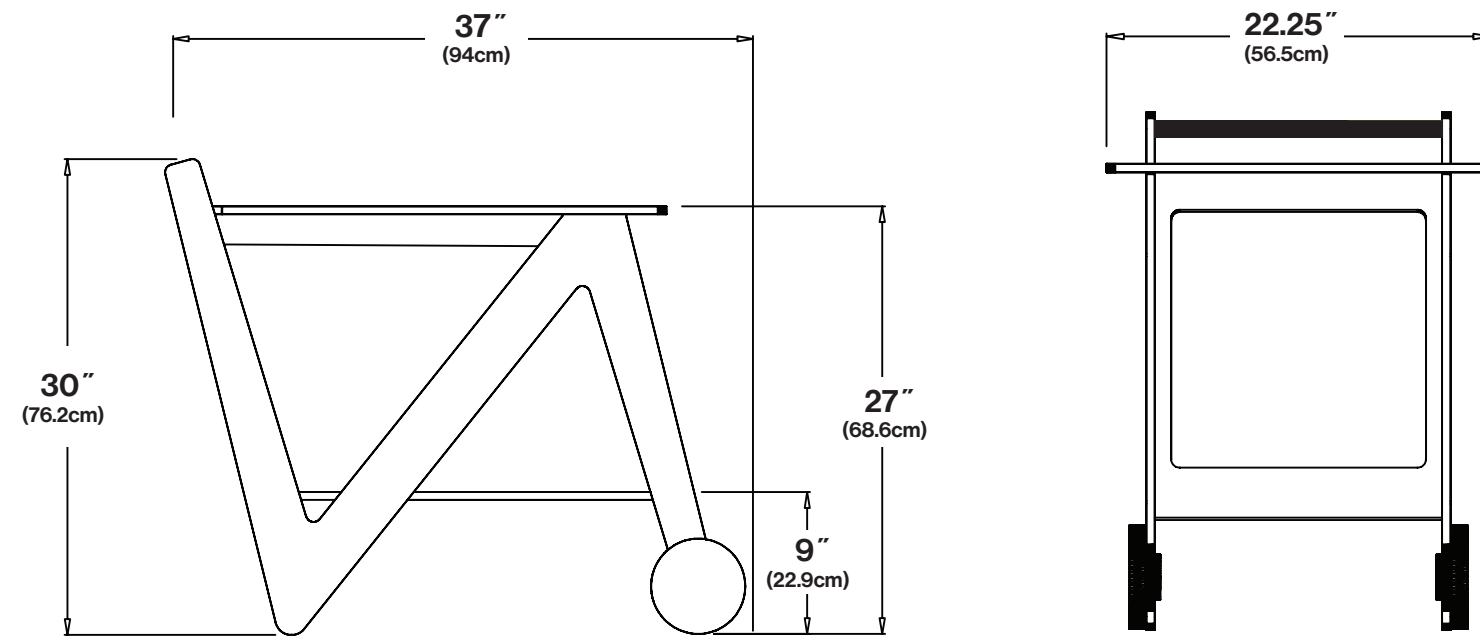

rapson bar cart

LL-RR-BC-(COLOR CODE)

dimensions:

width: 37" (94cm)
depth: 22.25" (56.5cm)
height: 30" (76.2cm)

weight:

34 lbs (15.4kg)

materials:

HDPE

shipping method:

standard

assembly type:

flat packed

shipping dimensions:

width: 37" (94cm)
depth: 4" (10.2cm)
height 30" (76.2cm)

shipping weight:

37.5 lbs (17kg)

hdpe colors:

● SAGE	LL-RR-BC-SG
● LEAF GREEN	LL-RR-BC-LG
● SKY BLUE	LL-RR-BC-SB
● NAVY BLUE	LL-RR-BC-NB
● CHILI	LL-RR-BC-CL
● APPLE RED	LL-RR-BC-AR
● SUNSET ORANGE	LL-RR-BC-OR
○ CLOUD WHITE	LL-RR-BC-CW
● FOG	LL-RR-BC-FG
● DRIFTWOOD	LL-RR-BC-DW
● ASH BLUE	LL-RR-BC-AB
● CHARCOAL GREY	LL-RR-BC-CG
● BLACK	LL-RR-BC-BL

security option:

CABLE MOUNT

Ralph Rapson was a key figure in American Modernist architecture and design. He studied at the University of Michigan and later at Cranbrook Academy of Art under Eliel Saarinen. At 31, he gained acclaim for his "Greenbelt House" in the Case Study program. Known for his drawing skills, Rapson created hundreds of furniture designs, including a successful line for Knoll in the 1940s. Loll discovered his work through his son Toby, and together they brought many of Ralph's designs to life for the first time – crafted in recycled plastic under license from Rapson Inc®.

Shown above: LL-RR-BC-CG