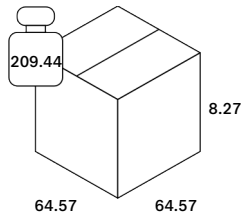

### Dimensions

General Dimensions	
Width (in)	<b>59</b>
Depth (in)	<b>59</b>
Height (in)	<b>30</b>
Net weight (lbs)	<b>127.87</b>

## 150/150/76

53067

### Packaging

Packaging General	
Packaging with outer crate	<b>Yes</b>
Packaging with inner pallet	<b>No</b>
Carton box density (burst strength)	<b>150 lbs per square inch</b>

Packaging Material Details				
Material	Weight (gram)	Percentage	Recycled	Recyclable
CARTON/PAPER	37,000	100%	No	Yes

### Packaging Details

Pack length (in)	<b>64.57</b>	Vol (ft3)	<b>19.95</b>
Pack width (in)	<b>64.57</b>	GW (lbs)	<b>209.44</b>
Pack thickness (in)	<b>8.27</b>	EAN	<b>5404023621924</b>