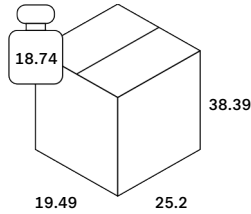

Finishing

Whole Surface	
Type	Polyurethane varnish
Color	Oak Natural
Swatch	MAR-106079

Dimensions

General Dimensions	
Width (in)	18
Depth (in)	20.5
Height (in)	31.5
Net weight (lbs)	13.23

Casale dining chair - varnished oak 46/52/80

50072

Packaging

Packaging General	
Packaging with outer crate	No
Packaging with inner pallet	Yes
Carton box density (burst strength)	

Packaging Material Details				
Material	Weight (gram)	Percentage	Recycled	Recyclable
EVA	34	1%	No	Yes
PE	44	2%	No	Yes
LDPE	75	3%	No	Yes
CARTON/PAPER	2,347	94%	No	Yes

Packaging Details

Pack length (in)	19.49	Vol (ft3)	5.45
Pack width (in)	25.2	GW (lbs)	18.74
Pack thickness (in)	38.39	EAN	5404023611383

Casale dining chair - varnished oak 46/52/80

50072

Test, Label and Certificates

Casale dining chair - varnished oak

46/52/80

50072

Dimensions

Attribute	Value
Seat height	18.12 inch

Other

Attribute	Value
Construction	No assembly required

Hardware