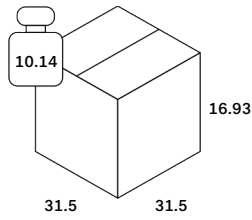

Upholstery covering	
Type	Structured
Color	Mocha

Dimensions

General Dimensions	
Width (in)	31.5
Depth (in)	31.5
Height (in)	17
Net weight (lbs)	9.93

Donut outdoor pouf - Mocha check fabric - XL 80/80/43

20076

Packaging

Packaging General		Packaging Material Details				
Packaging with outer crate	No	Material	Weight (gram)	Percentage	Recycled	Recyclable
Packaging with inner pallet	No					
Carton box density (burst strength)						

Packaging Details

Pack length (in)	31.5	Vol (ft3)	9.72
Pack width (in)	31.5	GW (lbs)	10.14
Pack thickness (in)	16.93	EAN	5404023618979

Donut outdoor pouf - Mocha check fabric - XL 80/80/43

20076

Test, Label and Certificates

Fabric

- PFAS Free
- Prop 65 Compliant
- REACH SVHC
- TB 117-2013 Section I

Donut outdoor pouf - Mocha check fabric - XL 80/80/43

20076

Dimensions

Attribute	Value
Seat width	31.5 inch
Seat depth	31.5 inch
Seat height	16.93 inch