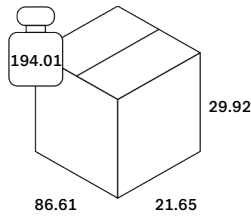

Dimensions

General Dimensions	
Width (in)	83.5
Depth (in)	17.5
Height (in)	23.5
Net weight (lbs)	148.82

Sono TV cupboard - varnished teak - light brown - 3 doors - 1 flip-down door - 1 drawer 212/45/60

15351

Packaging

Packaging General	
Packaging with inner pallet	Yes
Packaging with outer crate	No
Carton box density (burst strength)	275 lbs per square inch

Packaging Material Details				
Material	Weight (gram)	Percentage	Recycled	Recyclable
PE	801	4%	No	Yes
LDPE	170	Less than 1%	No	Yes
WOOD	1,514	7%	No	Yes
CARTON/PAPER	20,014	88%	No	Yes

Packaging Details

Pack length (in)	86.61	Vol (ft3)	32.48
Pack width (in)	21.65	GW (lbs)	194.01
Pack thickness (in)	29.92	EAN	5404023631046

Sono TV cupboard - varnished teak - light brown - 3 doors - 1 flip-down door - 1 drawer 212/45/60