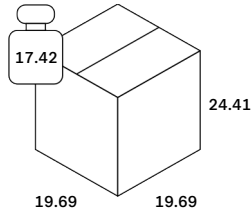

Finishing

Whole Surface	
Type	Unfinished
Color	Teak Natural
Swatch	MAR-101005

Dimensions

General Dimensions	
Width (in)	18
Depth (in)	18
Height (in)	22
Net weight (lbs)	9.48

Tripod side table - teak - round 46/46/56

14212

Packaging

Packaging General	
Packaging with outer crate	No
Packaging with inner pallet	Yes
Carton box density (burst strength)	275 lbs per square inch

Packaging Material Details				
Material	Weight (gram)	Percentage	Recycled	Recyclable
EVA	88	2%	No	Yes
PE	120	3%	No	Yes
LDPE	576	14%	No	Yes
CARTON/PAPER	2,524	64%	No	Yes
WOOD	692	17%	No	Yes

Packaging Details

Pack length (in)	19.69	Vol (ft3)	5.47
Pack width (in)	19.69	GW (lbs)	17.42
Pack thickness (in)	24.41	EAN	5404023600080

Tripod side table - teak - round 46/46/56

14212

Test, Label and Certificates