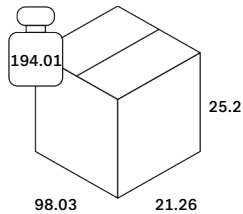

## Dimensions

General Dimensions	
Width (in)	<b>94.5</b>
Depth (in)	<b>17.5</b>
Height (in)	<b>20</b>
Net weight (lbs)	<b>156.53</b>

## Packaging

Packaging General	
Packaging with inner pallet	No
Packaging with outer crate	No
Carton box density (burst strength)	<b>275 lbs per square inch</b>

Packaging Material Details				
Material	Weight (gram)	Percentage	Recycled	Recyclable
EVA	117	Less than 1%	No	Yes
PE	6	Less than 1%	No	Yes
LDPE	512	3%	No	Yes
EPS	24	Less than 1%	No	No
CARTON/PAPER	16,341	96%	No	Yes

## Packaging Details

Pack length (in)	<b>98.03</b>	Vol (ft3)	<b>30.39</b>
Pack width (in)	<b>21.26</b>	GW (lbs)	<b>194.01</b>
Pack thickness (in)	<b>25.2</b>	EAN	<b>5404023613448</b>