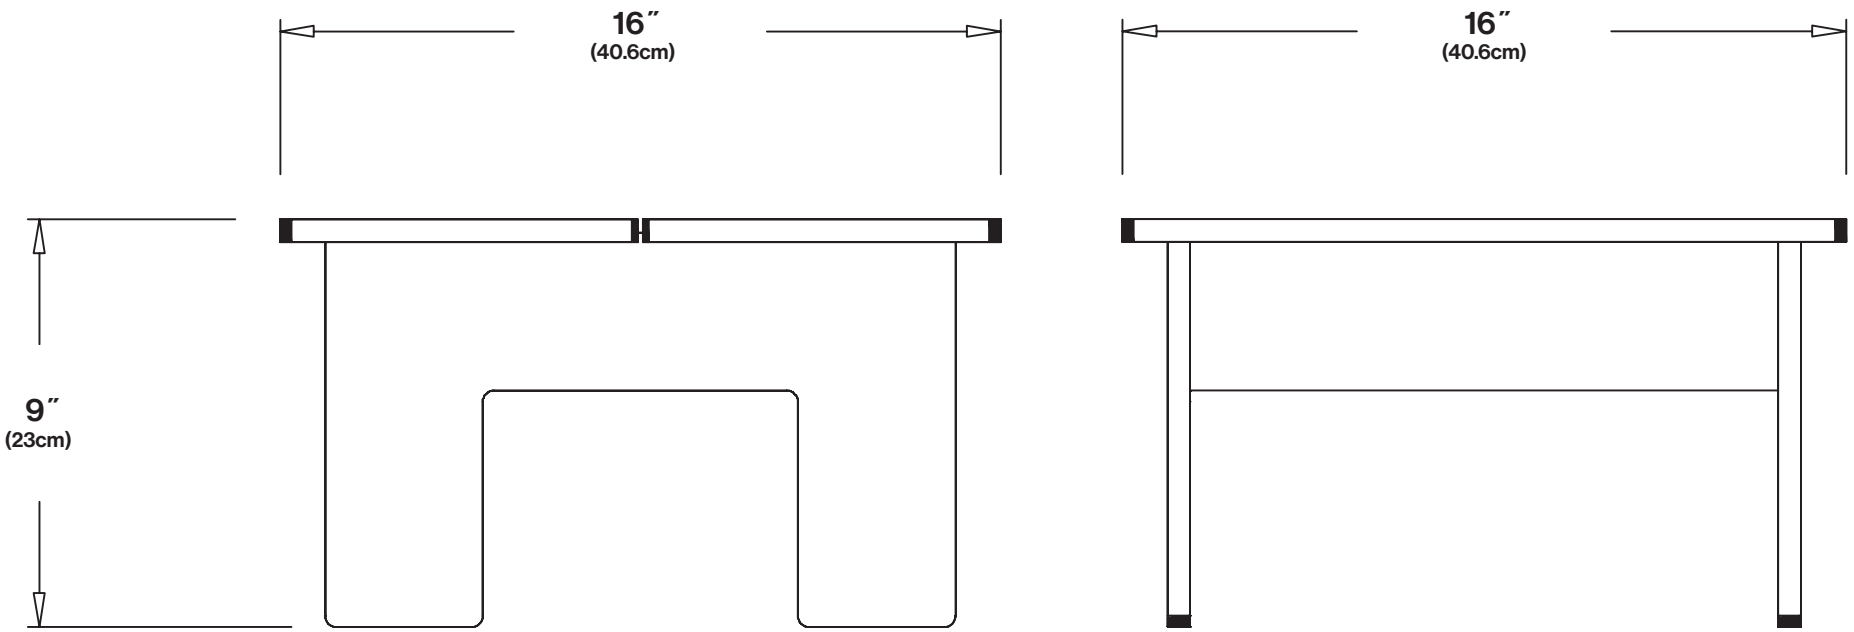

lollygagger ottoman/side table

LL-LC-LO-(COLOR CODE)

dimensions:

width: 16" (40.6cm)
 depth: 16" (40.6cm)
 height: 9" (23cm)

weight:

9 lbs (4.1kg)

materials:

HDPE

shipping method:

standard

assembly type:

flat packed

shipping dimensions:

width: 18" (45.7cm)
 depth: 14" (35.6cm)
 height 17" (43.2cm)

shipping weight:

10.5 lbs (4.8kg)