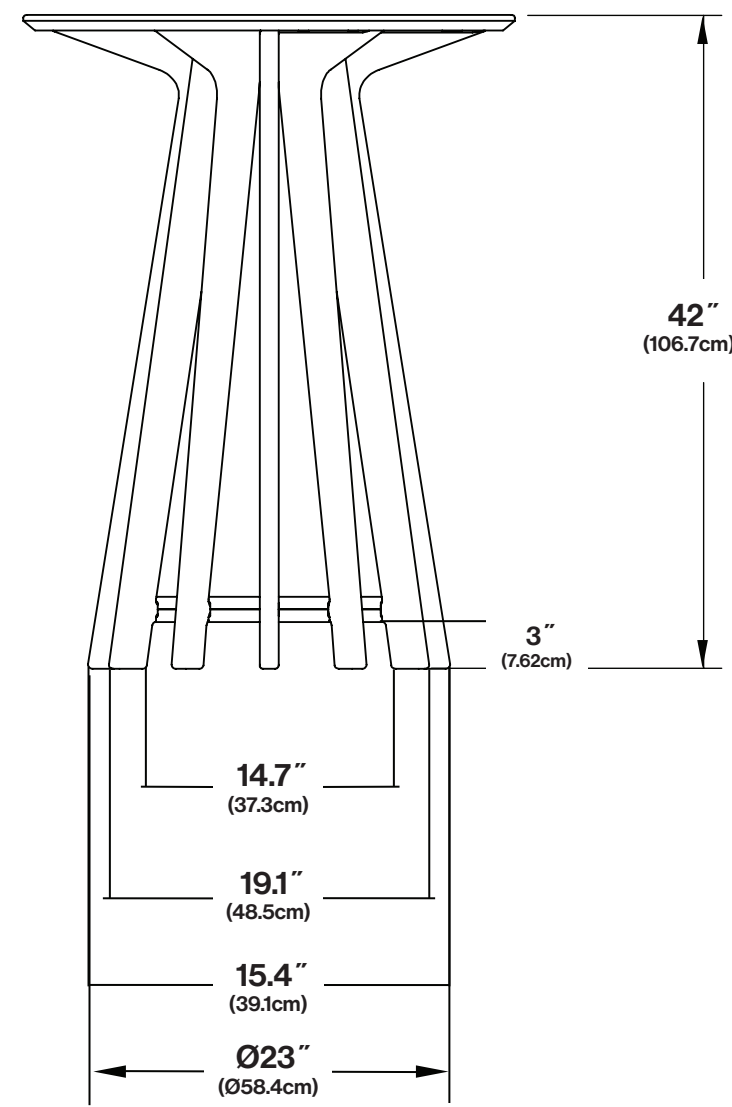

good company bar table 32 inch

LL-GC-BRTRD-32-(COLOR CODE)

dimensions:

width: Ø47" (Ø119.4cm)
depth: Ø43" (Ø109.3cm)
height: Ø29.7" (Ø75.3cm)

weight:

71 lbs (49.4kg)

materials:

HDPE

optional umbrella hole:

LL-GC-BRTRD-32-U-(COLOR CODE)

hole diameter: Ø2" (Ø5.1cm)

shipping method:

standard

assembly type:

flat packed

shipping dimensions:

width: 13" (13cm)
depth: 6" (15.2cm)
height 63" (160cm)

shipping weight:

86 lbs (41.7kg)

hdpe colors:

● SAGE	LL-GC-BRTRD-32-SG
● LEAF GREEN	LL-GC-BRTRD-32-LG
● SKY BLUE	LL-GC-BRTRD-32-SB
● NAVY BLUE	LL-GC-BRTRD-32-NB
● CHILI	LL-GC-BRTRD-32-CL
● APPLE RED	LL-GC-BRTRD-32-AR
● SUNSET ORANGE	LL-GC-BRTRD-32-OR
○ CLOUD WHITE	LL-GC-BRTRD-32-CW
● FOG	LL-GC-BRTRD-32-FG
● DRIFTWOOD	LL-GC-BRTRD-32-DW
● ASH BLUE	LL-GC-BRTRD-32-AB
● CHARCOAL GREY	LL-GC-BRTRD-32-CG
● BLACK	LL-GC-BRTRD-32-BL