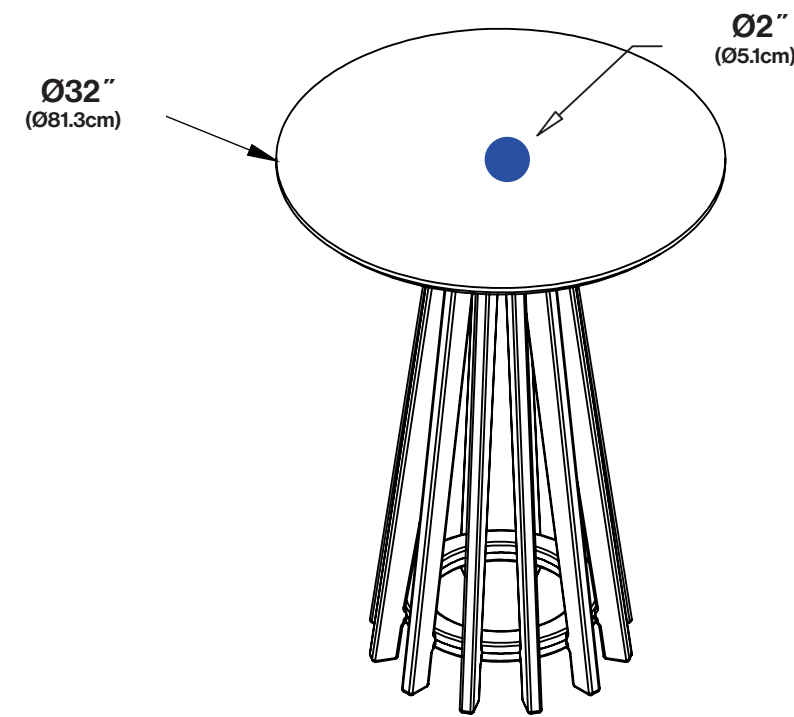

good company bar table 32 inch

LL-GC-BRTRD-32-(COLOR CODE)

dimensions:

width: Ø47" (Ø119.4cm)
depth: Ø43" (Ø109.3cm)
height: Ø29.7" (Ø75.3cm)

weight:

71 lbs (49.4kg)

materials:

HDPE

optional umbrella hole:

LL-GC-BRTRD-32-U-(COLOR CODE)

hole diameter: Ø2" (Ø5.1cm)

shipping method:

standard

assembly type:

flat packed

shipping dimensions:

width: 13" (13cm)
depth: 6" (15.2cm)
height 63" (160cm)

shipping weight:

86 lbs (41.7kg)

hdpe colors:

● SAGE	LL-GC-BRTRD-32-SG
● LEAF GREEN	LL-GC-BRTRD-32-LG
● SKY BLUE	LL-GC-BRTRD-32-SB
● NAVY BLUE	LL-GC-BRTRD-32-NB
● CHILI	LL-GC-BRTRD-32-CL
● APPLE RED	LL-GC-BRTRD-32-AR
● SUNSET ORANGE	LL-GC-BRTRD-32-OR
○ CLOUD WHITE	LL-GC-BRTRD-32-CW
● FOG	LL-GC-BRTRD-32-FG
● DRIFTWOOD	LL-GC-BRTRD-32-DW
● ASH BLUE	LL-GC-BRTRD-32-AB
● CHARCOAL GREY	LL-GC-BRTRD-32-CG
● BLACK	LL-GC-BRTRD-32-BL