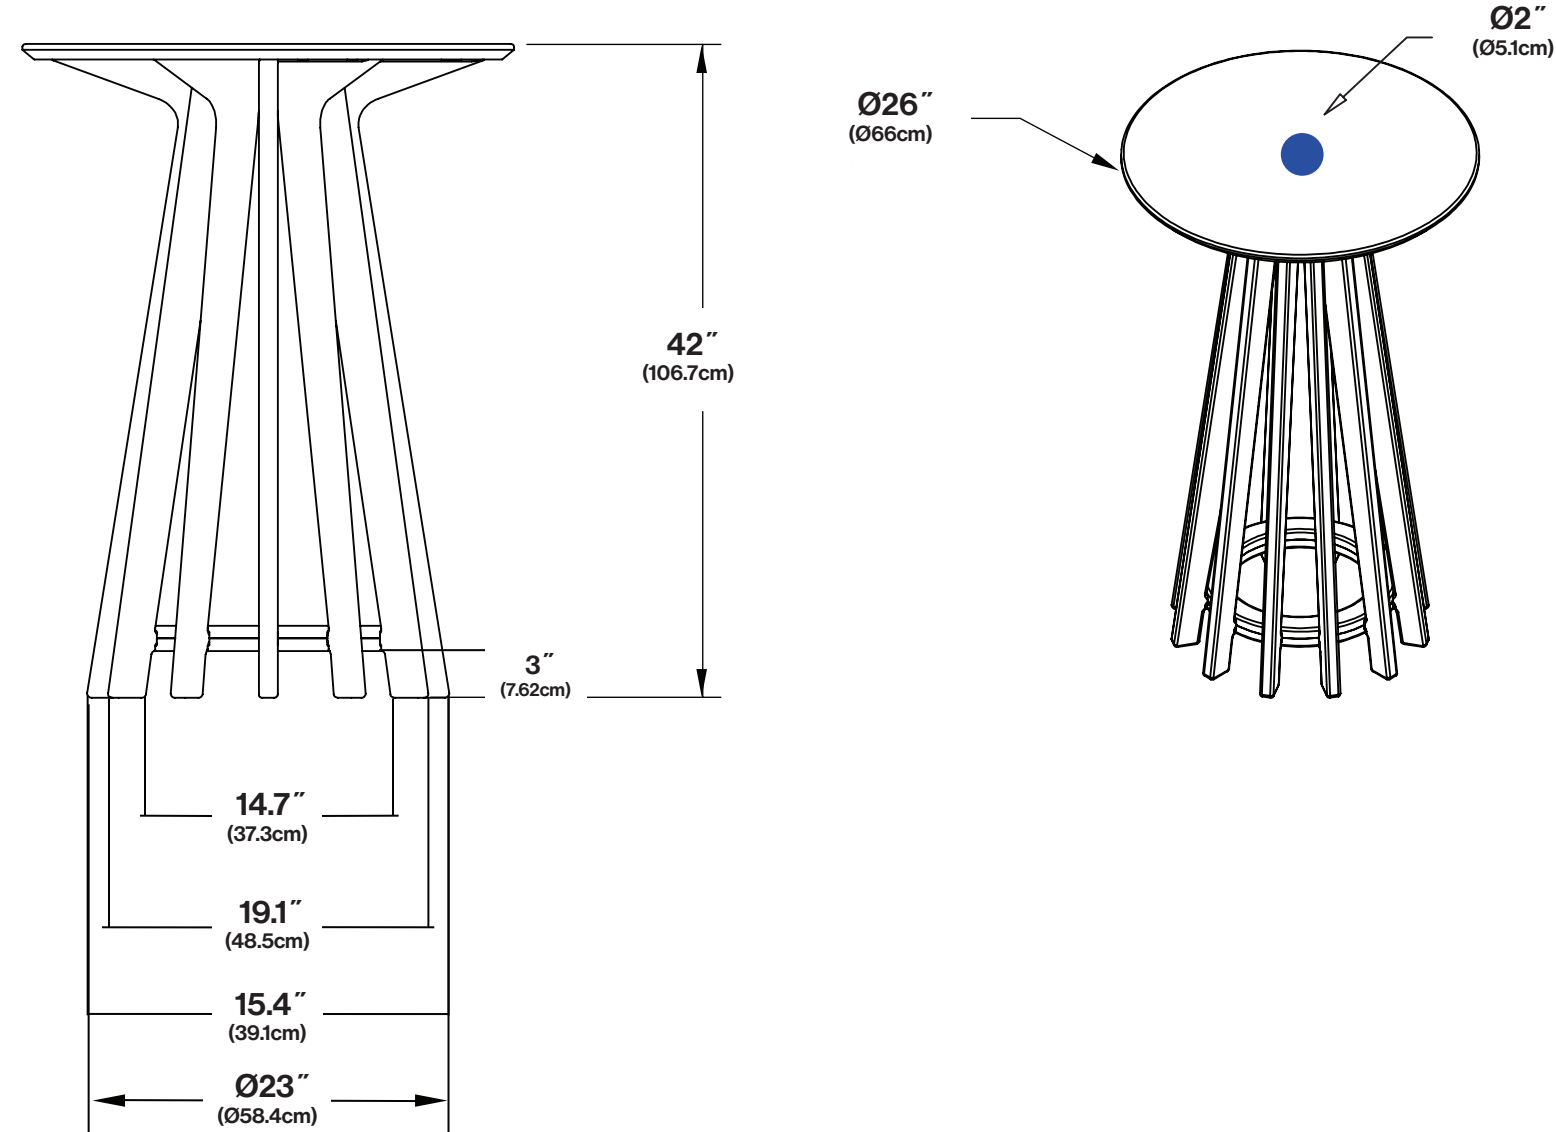

good company bar table 26 inch

LL-GC-BRTRD-26-(COLOR CODE)

dimensions:

width: Ø26" (Ø66cm)
depth: Ø26" (Ø66cm)
height: 42" (106.7cm)

weight:

62 lbs (30.4kg)

materials:

HDPE

optional umbrella hole:

LL-GC-BRTRD-26-U-(COLOR CODE)
hole diameter: Ø2" (Ø5.1cm)

shipping method:

standard

assembly type:

flat packed

shipping dimensions:

width: 44.5" (113cm)
depth: 6.5" (16.5cm)
height 36" (91.4cm)

shipping weight:

76.5 lbs (61.7kg)

hdpe colors:

● SAGE	LL-GC-BRTRD-26-SG
● LEAF GREEN	LL-GC-BRTRD-26-LG
● SKY BLUE	LL-GC-BRTRD-26-SB
● NAVY BLUE	LL-GC-BRTRD-26-NB
● CHILI	LL-GC-BRTRD-26-CL
● APPLE RED	LL-GC-BRTRD-26-AR
● SUNSET ORANGE	LL-GC-BRTRD-26-OR
○ CLOUD WHITE	LL-GC-BRTRD-26-CW
● FOG	LL-GC-BRTRD-26-FG
● DRIFTWOOD	LL-GC-BRTRD-26-DW
● ASH BLUE	LL-GC-BRTRD-26-AB
● CHARCOAL GREY	LL-GC-BRTRD-26-CG
● BLACK	LL-GC-BRTRD-26-BL