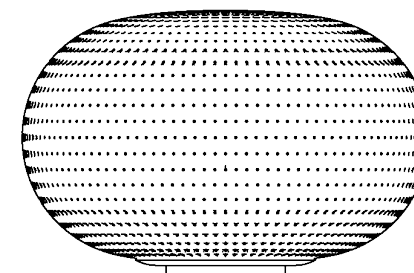

# BIANCA – TABLE

**Matti Klenell**

Bianca is a family of luminaires with the decoration on the diffuser surface features an orderly series of shallow delicate grooves etched into the white glass, yielding an effect resembling small footprints on fresh snow. Mouth blown, belt sanded and dipped in acid to obtain the distinctive 'silk effect' typical of fine glassware, Bianca diffusers are available in three different diameters to complete all thirteen types of luminaires belonging to the family. The largest diffuser has a 50 cm diameter and, owing to its dimensions and the amount of glass involved, continues to pose a considerable challenge even for the ablest of glassblowers trained in the fixed-mould blowing technique, which – according to the traditional Venetian production process – is performed without any external aids for turning and shaping the glass blob inside the mould, but relies solely on the glassblower's skill and lung capacity. Bianca is available in the following versions: table-top without stem, floor-standing with base and stem, pendant, wall-mounted and ceiling-mounted. The matt white coating applied to the various metal supports evokes the name and colour of the diffuser. Bianca produces a very warm, diffused and enveloping light emission in the surrounding environment.

## BIANCA - TABLE - WHITE, SMALL

---

4.7" - 7.9" - 14.0"

Ø 6.3" - 11.8" - 19.7"