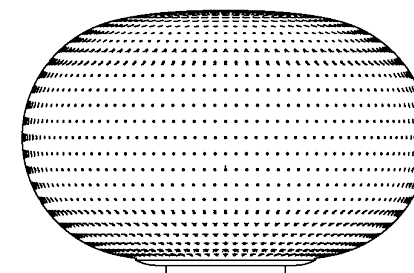

## BIANCA - TABLE - WHITE, MEDIUM

---

Ø 6.3" - 11.8" - 19.7"

4.7" - 7.9" - 14.0"