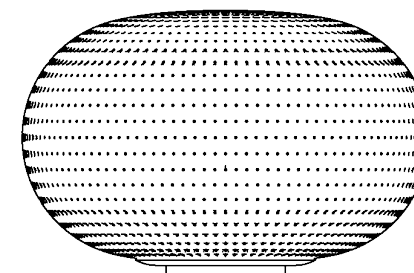

# BIANCA - TABLE - WHITE, LARGE

---

4.7" - 7.9" - 14.0"

Ø 6.3" - 11.8" - 19.7"