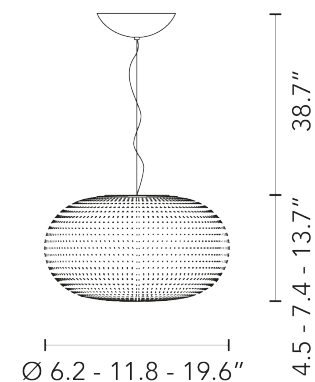

BIANCA - SUSPENSION - WHITE, LARGE

SPECIFICHE TECNICHE

Certification

Material

Glass,Metal

Switching

Dimmable

Emission

Diffused light

Total power

116W

Light source

E26

Tension

110 V

IP

20

SKU

F430690150BINU

NOTES

Suspension lamp with diffused and dimmable light. Milk-white diffuser made of blown glass with satin-finish. Steel suspension cable. Transparent power cable. Painted polycarbonate ceiling rose. Bulb not included.