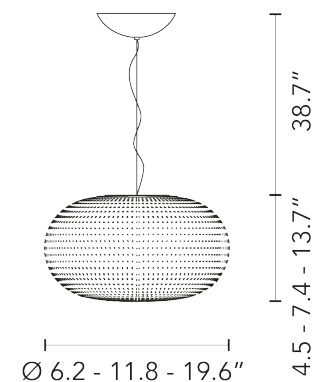

# BIANCA – SUSPENSION

**Matti Klenell**

Bianca is a family of luminaires with the decoration on the diffuser surface features an orderly series of shallow delicate grooves etched into the white glass, yielding an effect resembling small footprints on fresh snow. Mouth blown, belt sanded and dipped in acid to obtain the distinctive 'silk effect' typical of fine glassware, Bianca diffusers are available in three different diameters to complete all thirteen types of luminaires belonging to the family. The largest diffuser has a 50 cm diameter and, owing to its dimensions and the amount of glass involved, continues to pose a considerable challenge even for the ablest of glassblowers trained in the fixed-mould blowing technique, which – according to the traditional Venetian production process – is performed without any external aids for turning and shaping the glass blob inside the mould, but relies solely on the glassblower's skill and lung capacity. Bianca is available in the following versions: table-top without stem, floor-standing with base and stem, pendant, wall-mounted and ceiling-mounted. The matt white coating applied to the various metal supports evokes the name and colour of the diffuser. Bianca produces a very warm, diffused and enveloping light emission in the surrounding environment.

## SPECIFICHE TECNICHE

Certification	
Material	Glass,Metal
Switching	Dimmable
Emission	Diffused light
Total power	46W
Light source	E26
Tension	110 V
IP	20

## NOTES

Suspension lamp providing diffused dimmable light. Milk-white diffuser made of blown glass with satin-finish. Steel suspension cable. Transparent power cable. Painted polycarbonate ceiling rose. Bulb not included.