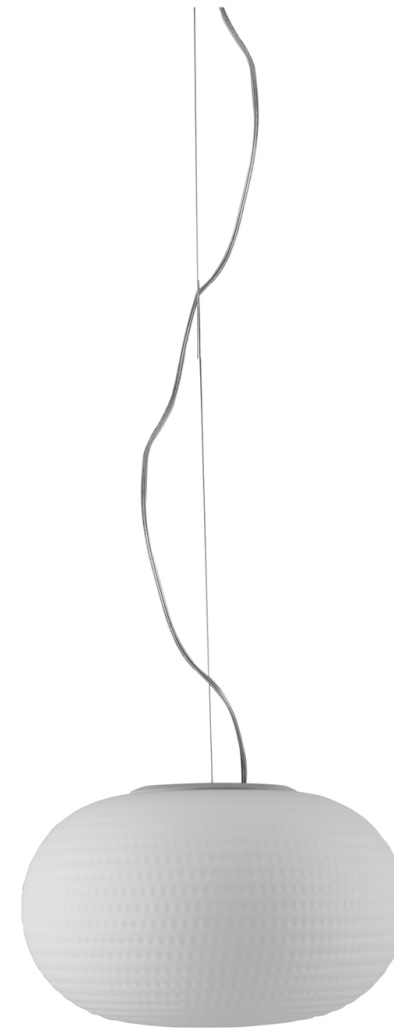

# BIANCA – SUSPENSION

**Matti Klenell**

Bianca is a family of luminaires with the decoration on the diffuser surface features an orderly series of shallow delicate grooves etched into the white glass, yielding an effect resembling small footprints on fresh snow. Mouth blown, belt sanded and dipped in acid to obtain the distinctive 'silk effect' typical of fine glassware, Bianca diffusers are available in three different diameters to complete all thirteen types of luminaires belonging to the family. The largest diffuser has a 50 cm diameter and, owing to its dimensions and the amount of glass involved, continues to pose a considerable challenge even for the ablest of glassblowers trained in the fixed-mould blowing technique, which – according to the traditional Venetian production process – is performed without any external aids for turning and shaping the glass blob inside the mould, but relies solely on the glassblower's skill and lung capacity. Bianca is available in the following versions: table-top without stem, floor-standing with base and stem, pendant, wall-mounted and ceiling-mounted. The matt white coating applied to the various metal supports evokes the name and colour of the diffuser. Bianca produces a very warm, diffused and enveloping light emission in the surrounding environment.

# BIANCA - SUSPENSION - WHITE, MEDIUM

---

## NOTES

Suspension lamp providing diffused dimmable light. Milk-white diffuser made of blown glass with satin-finish. Steel suspension cable. Transparent power cable. Painted polycarbonate ceiling rose. Bulb not included.

## NOTES

Suspension lamp with diffused and dimmable light. Milk-white diffuser made of blown glass with satin-finish. Steel suspension cable. Transparent power cable. Painted polycarbonate ceiling rose. Bulb not included.