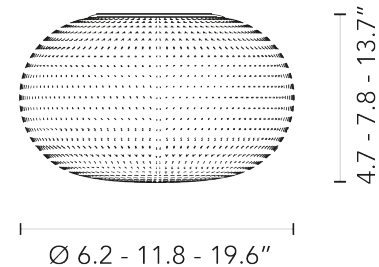

BIANCA - CEILING - WHITE, LARGE

SPECIFICHE TECNICHE

Certification

Material

Glass,Metal

Switching

Dimmable

Emission

Diffused light

Total power

116W

Light source

E26

Tension

110 V

IP

20

SKU

F432870150BINU

NOTES

Wall lamp with indirect light dimmable. Milk-white diffuser made of blown glass with satin-finish. Painted metal frame. Bulb not included.