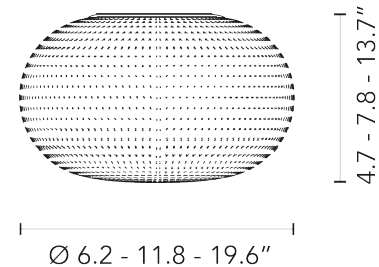

BIANCA - CEILING - WHITE, MEDIUM

SPECIFICHE TECNICHE

Certification

Material

Glass,Metal

Switching

Dimmable

Emission

Diffused light

Total power

46W

Light source

E26

Tension

110 V

IP

20

SKU

F432865150BILU

NOTES

Wall lamp with indirect light dimmable. Milk-white diffuser made of blown glass with satin-finish. Painted metal frame. Bulb not included.