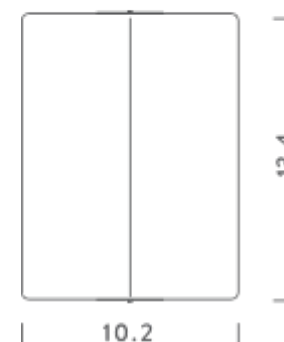

LED

LAMPING

Source	LED board
Total power	10W
Emission	direct/indirect orientable
Switching	ON/OFF
Tension	120V
Color temperature led	3000K
Luminous flux led	235lm
Typ CRI	85
Ip class	20
Dimensions	10.2" x 3.1" x 13.4"
Materials	aluminum
Notes	white body, white RAL 9003, red RAL 3002, yellow RAL 1033, blue RAL 5002, square cover plate included Only for vertical installation
Net lamp weight	2,8 lbs

E12 FLUO/LED/HALO

LAMPING

Source	E12 QT-DE
Total power	8W
Emission	direct/indirect orientable
Switching	dimnable according to bulb
Tension	120V
Ip class	20
Dimensions	10.2" x 3.1" x 13.4"
Materials	aluminum
Notes	with external cable, square cover plate included, white body, white RAL 9003, red RAL 3002, yellow RAL 1033, blue RAL 5002 Only for vertical installation
Net lamp weight	2,8 lbs

Codes

AVP EWD 32
AVP EWN 32
AVP EWR 32
AVP EWG 32
AVP EWB 32
AVP EWW 32

Structure/Diffuser

white/natural anodized
white/black anodized
white/red
white/yellow
white/blue
white/white

PACKAGE

Package 01 Dimension: 9.1" x 14.6" x 3.9" inches / Gross weight: 3,9 lbs

Certificazioni

HALO

LAMPING

Source	R7s (2.9")
Total power	80W
Emission	direct/indirect orientable
Switching	dimnable according to bulb
Tension	120V
Ip class	20
Dimensions	10.2" x 3.1" x 13.4"
Materials	aluminum
Notes	only for horizontal installation, white body, square cover plate included Only for vertical installation
Net lamp weight	2,8 lbs