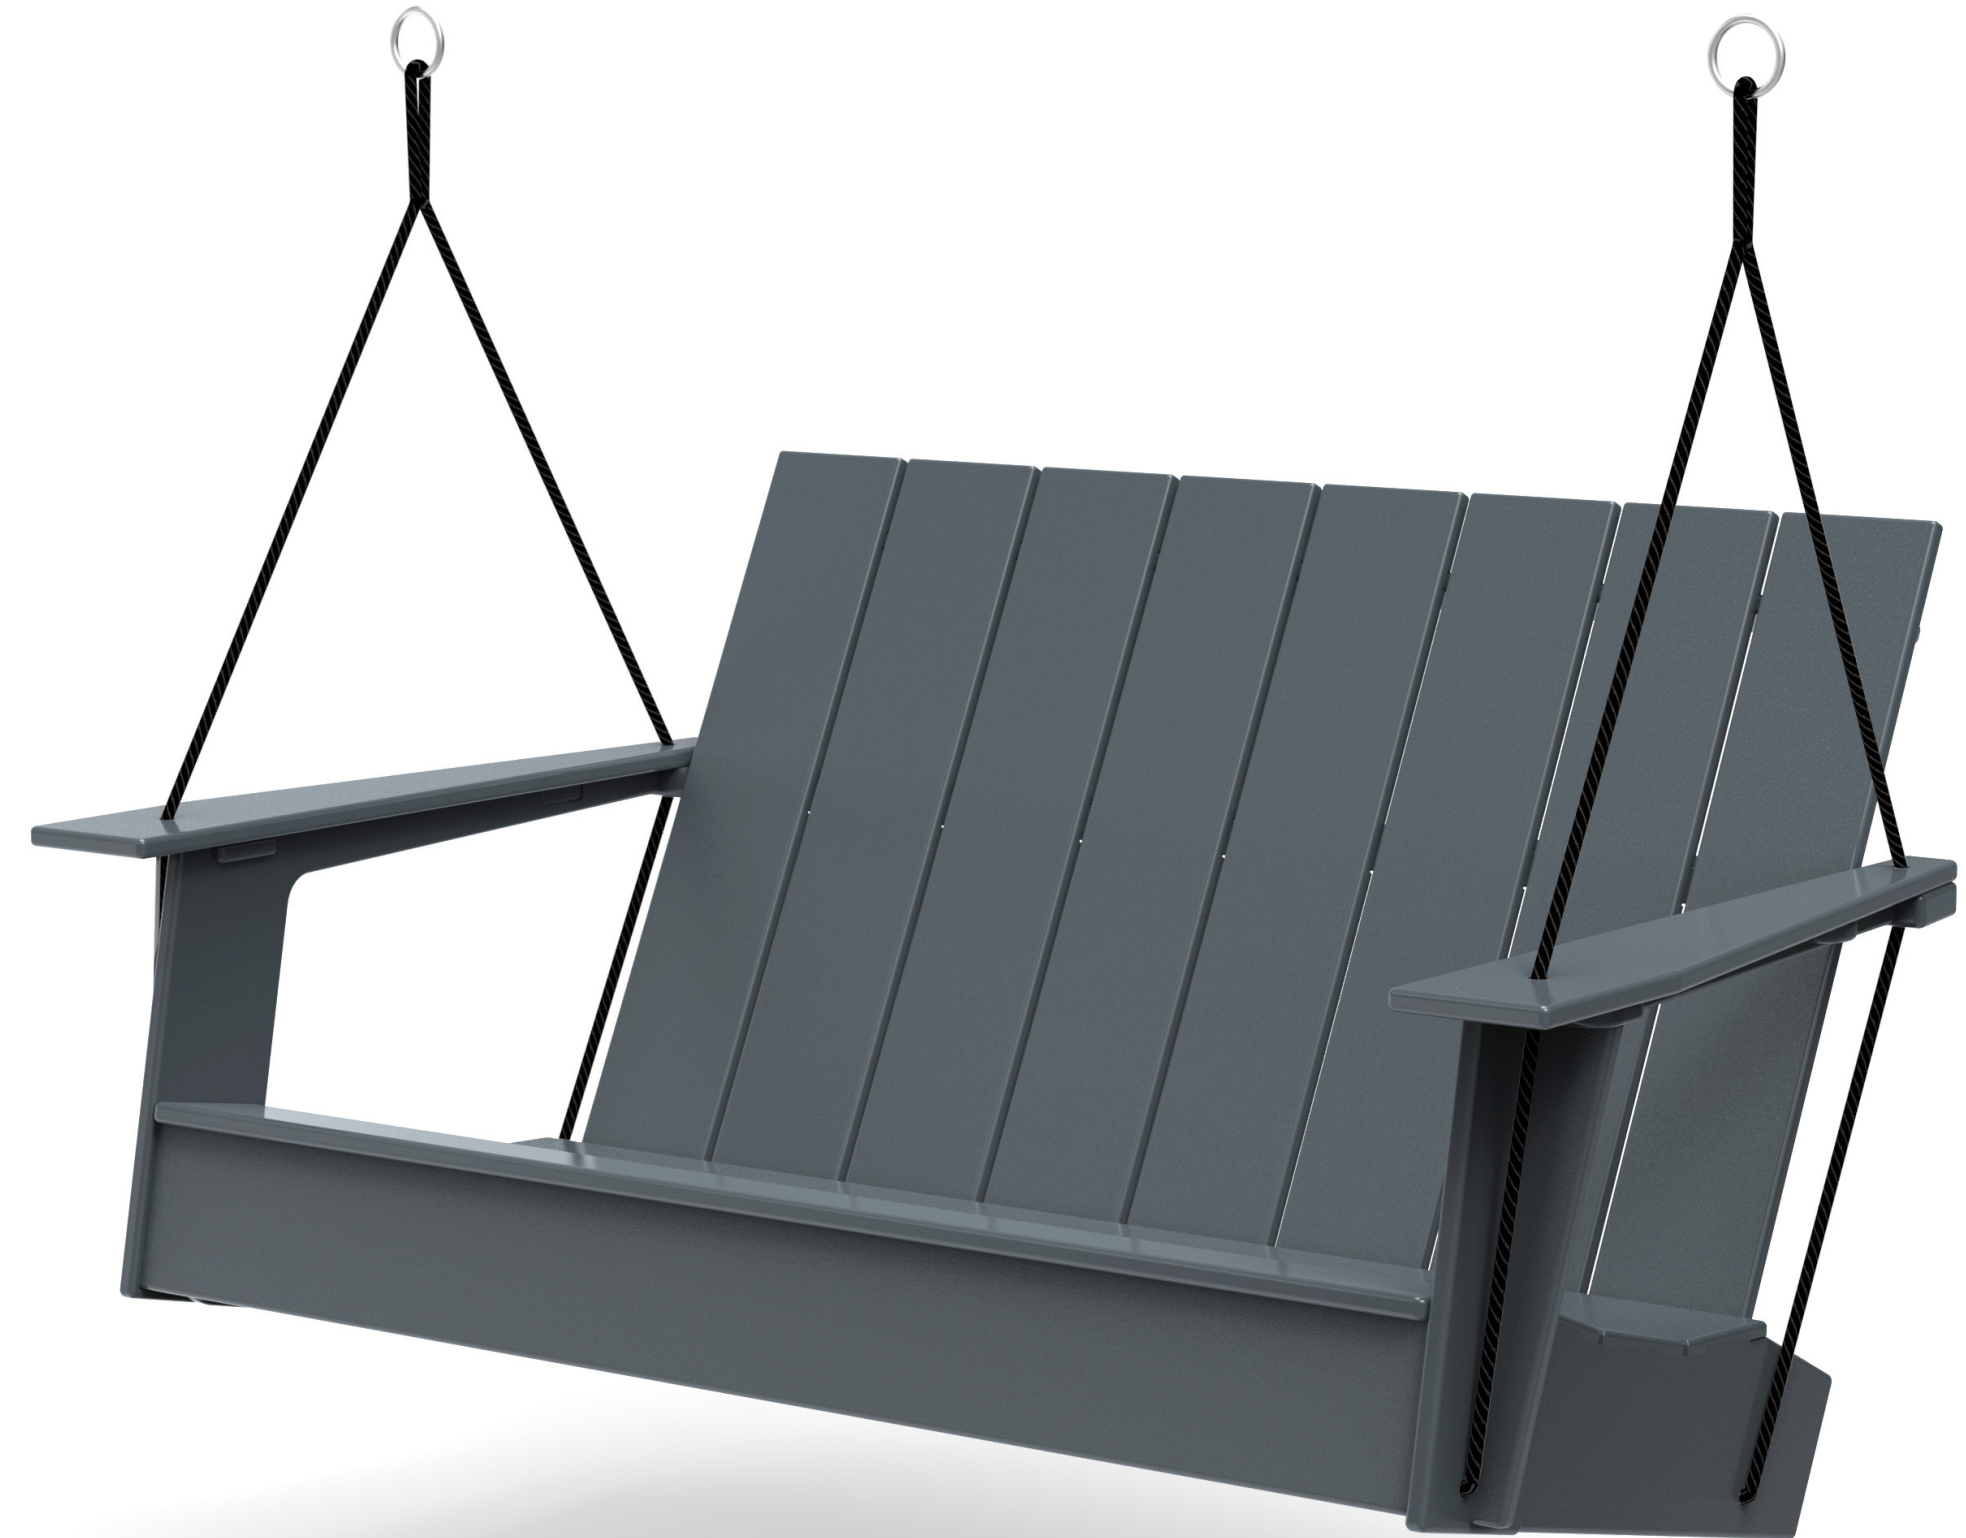

adirondack porch swing

LL-AD-APS-(COLOR CODE)

dimensions:

width: 52.75" (134cm)
depth: 31" (78.8cm)
height: 41.75" (106cm)

seat dimensions:

seat width: 44.75" (113.7cm)
seat depth: 18.5" (46.9cm)
seat height: 10.75" (27.2cm)
arm height: 18.75" (47.6cm)

weight:

83 lbs (37.6kg)

materials:

HDPE & Polyester Rope

shipping method:

standard

assembly type:

knocked down

shipping dimensions:

width: 28" (91.4cm)
depth: 6" (15.2cm)
height 52" (132.1cm)

shipping weight:

94 lbs (42.6kg)

hdpe colors:

● SAGE	LL-AD-APS-SG
● LEAF GREEN	LL-AD-APS-LG
● SKY BLUE	LL-AD-APS-SB
● NAVY BLUE	LL-AD-APS-NB
● CHILI	LL-AD-APS-CL
● APPLE RED	LL-AD-APS-AR
● SUNSET ORANGE	LL-AD-APS-OR
○ CLOUD WHITE	LL-AD-APS-CW
● FOG	LL-AD-APS-FG
● DRIFTWOOD	LL-AD-APS-DW
● ASH BLUE	LL-AD-APS-AB
● CHARCOAL GREY	LL-AD-APS-CG
● BLACK	LL-AD-APS-BL

Our first foray into outdoor furniture was in 2003 with a modern version of the iconic Adirondack chair. The Loll Adirondack collection combines the classic Adirondack style lounge chair with the comfort and modernity of the Loll version. All with a contoured seat and back and the option of having a standard or tall seat height, or a rocking version, you'll be sure to find exactly what you need for your outdoor lounging needs. Every Adirondack has a handy bottle opener under the right arm for emergency refreshments.