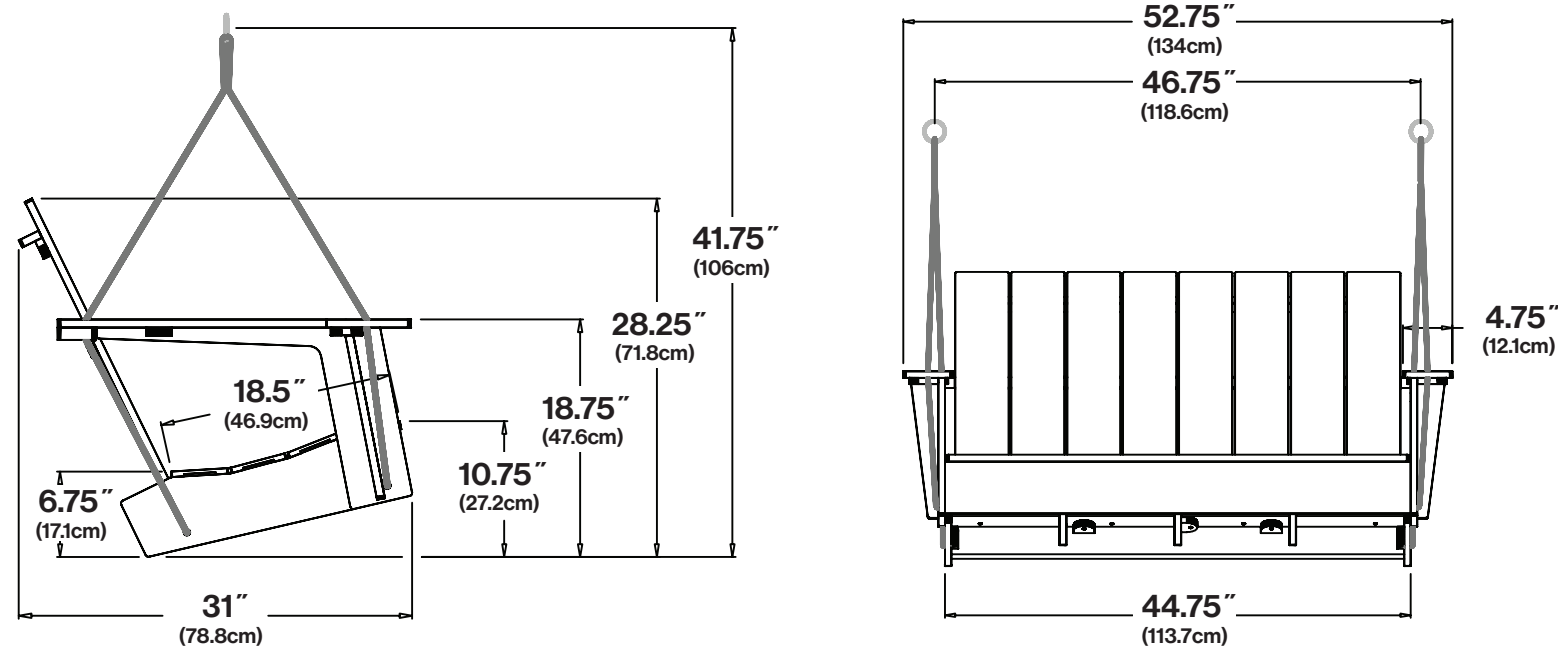

adirondack porch swing

LL-AD-APS-(COLOR CODE)

dimensions:

width: 52.75" (134cm)
depth: 31" (78.8cm)
height: 41.75" (106cm)

seat dimensions:

seat width: 44.75" (113.7cm)
seat depth: 18.5" (46.9cm)
seat height: 10.75" (27.2cm)
arm height: 18.75" (47.6cm)

weight:

83 lbs (37.6kg)

materials:

HDPE & Polyester Rope

shipping method:

standard

assembly type:

knocked down

shipping dimensions:

width: 28" (91.4cm)
depth: 6" (15.2cm)
height 52" (132.1cm)

shipping weight:

94 lbs (42.6kg)

hdpe colors:

● SAGE	LL-AD-APS-SG
● LEAF GREEN	LL-AD-APS-LG
● SKY BLUE	LL-AD-APS-SB
● NAVY BLUE	LL-AD-APS-NB
● CHILI	LL-AD-APS-CL
● APPLE RED	LL-AD-APS-AR
● SUNSET ORANGE	LL-AD-APS-OR
○ CLOUD WHITE	LL-AD-APS-CW
● FOG	LL-AD-APS-FG
● DRIFTWOOD	LL-AD-APS-DW
● ASH BLUE	LL-AD-APS-AB
● CHARCOAL GREY	LL-AD-APS-CG
● BLACK	LL-AD-APS-BL