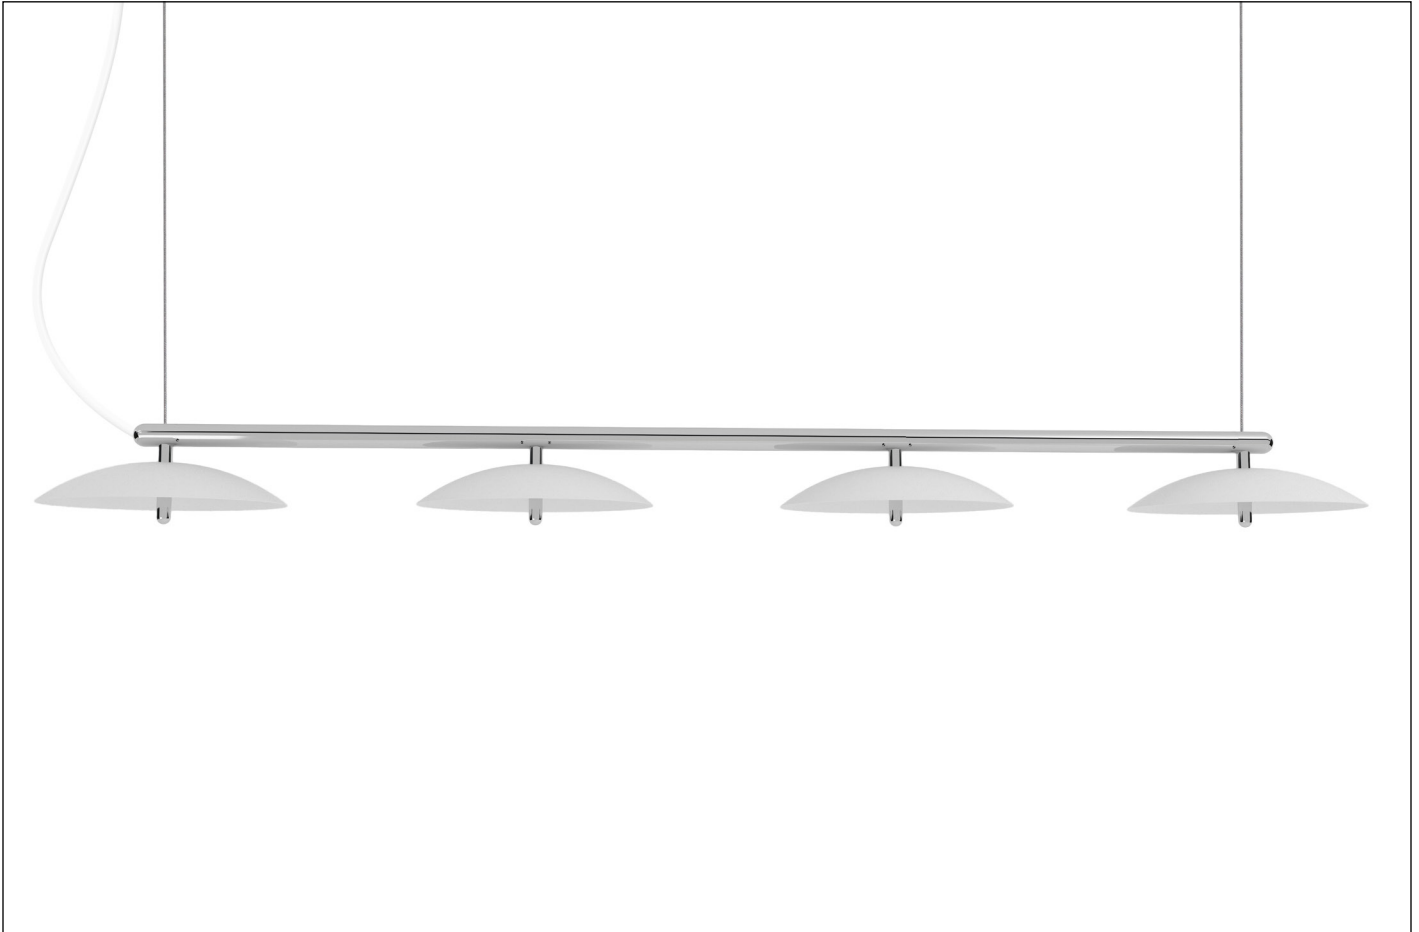

SIGNAL LINEAR PENDANT 73 - WHITE & NICKEL

**Dimensions:**

73" x 13" x 5"

Material:

Aluminum, steel, acrylic

Canopy & Suspension:

Ø 5" white canopy

8' stainless suspension cable

8' white cord

Dimming:

Fully dimmable

Lamping:

120v or 240v

8x G8 LED bulbs (included)

48w, 4800 lumens total

2700K color temp.