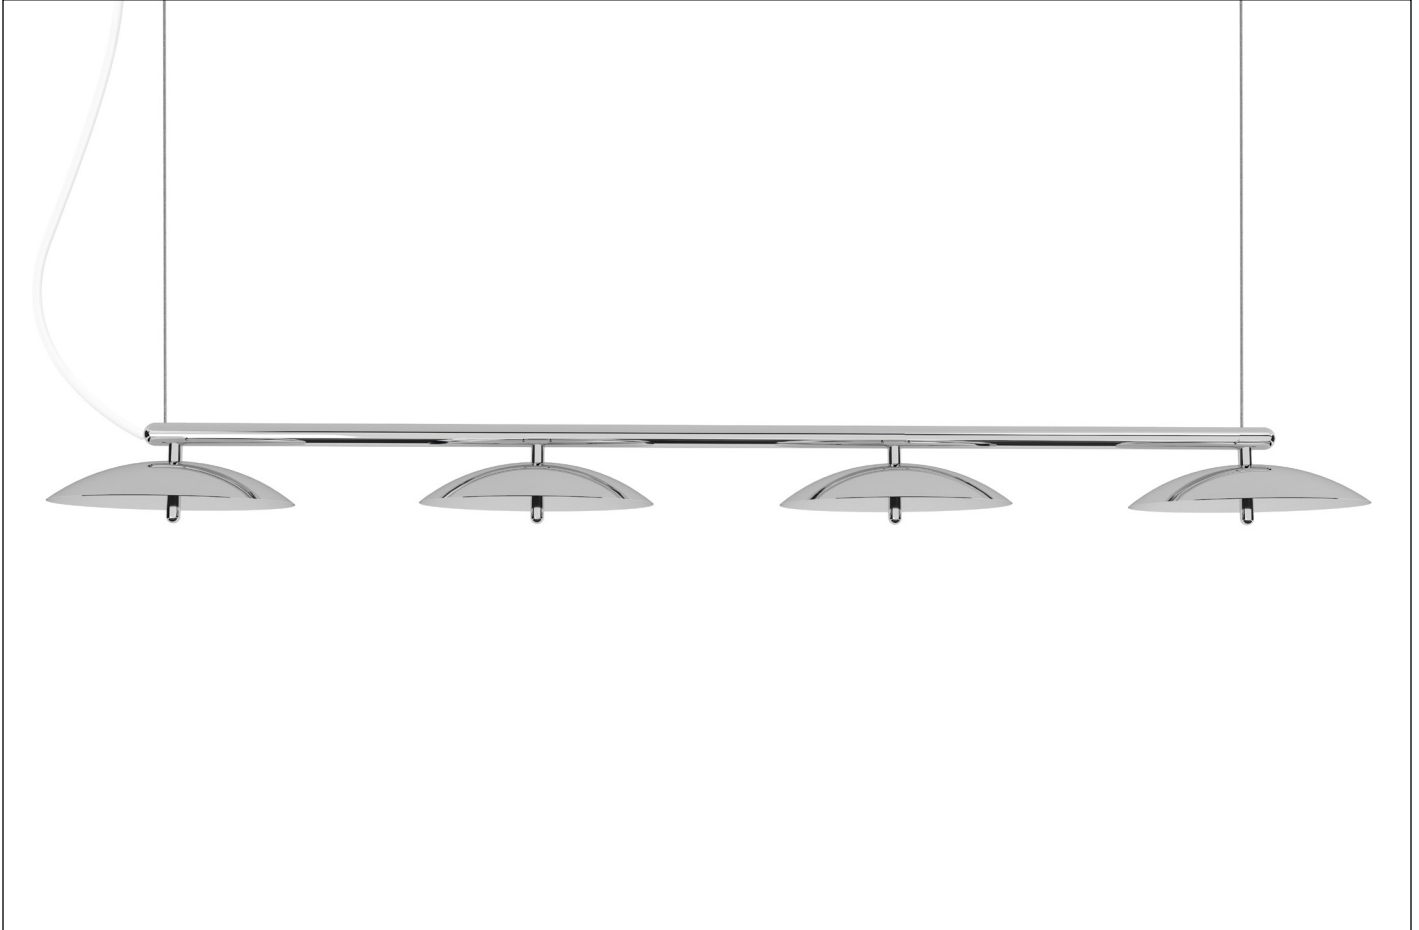

SIGNAL LINEAR PENDANT 73 - NICKEL

**Dimensions:**

73" x 13" x 5"

Material:

Aluminum, steel, acrylic

Canopy & Suspension:

Ø 5" white or black canopy

8' stainless suspension cable

8' white or black cord

Dimming:

Fully dimmable

Lamping:

120v or 240v

8x G8 LED bulbs (included)

48w, 4800 lumens total

2700K color temp.