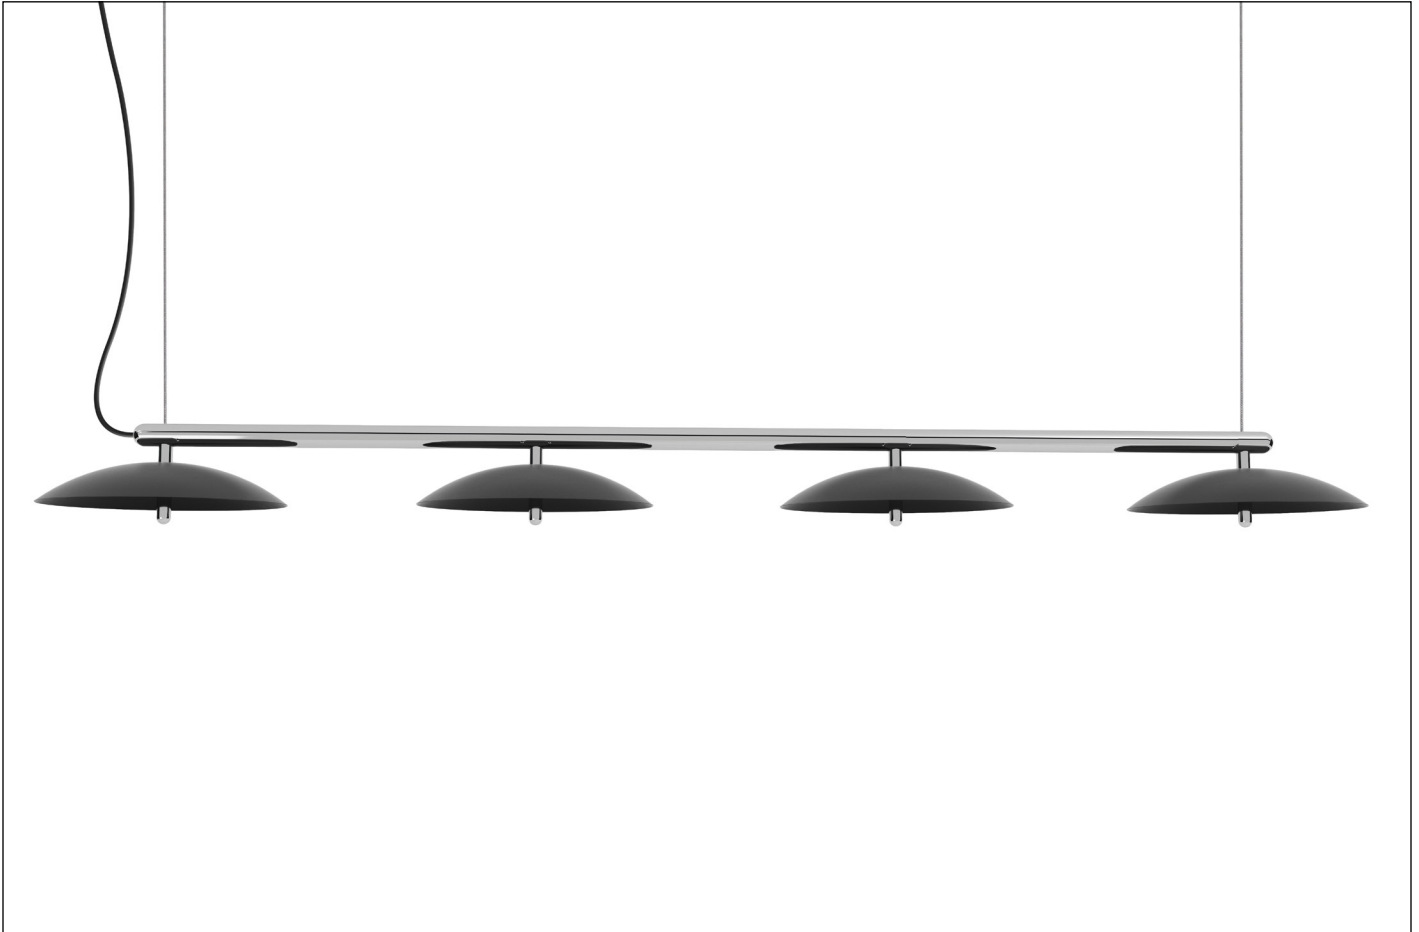

SIGNAL LINEAR PENDANT 73 - BLACK & NICKEL

**Dimensions:**

73" x 13" x 5"

Material:

Aluminum, steel, acrylic

Canopy & Suspension:

Ø 5" black canopy

8' stainless suspension cable

8' black cord

Dimming:

Fully dimmable

Lamping:

120v or 240v

8x G8 LED bulbs (included)

48w, 4800 lumens total

2700K color temp.