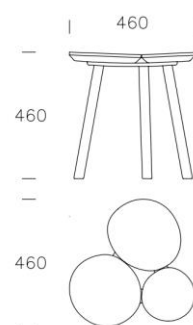

SOHVAPÖYDÄT COFFEE TABLES

JULY

Nao Tamura suunnitteli July -jakkara-pöydän ajatellen tukkipinoja metsässä. Tuotteen pyöreä, orgaaninen muoto toimii hyvin yksinään, vaikka siitä on helppo rakentaa isojakin ryhmiä. Monikäyttöinen huonekalu, joka sopii kotien kaikkiin huoneisiin sekä julkisiin tiloihin.

Nao Tamura designed the July table thinking about the log piles in the forest. The round, organic shapes of the product make it easy to combine many together or, use just one. July is very versatile how it can be used.

SUUNNITTELIJA Nao Tamura
MATERIAALIT tammi
MITAT leveys 460 mm
syvyys 460 mm
korkeus 460 mm
PINTAKÄSITTELY puuöljyseos

DESIGNER Nao Tamura
MATERIALS oak
DIMENSIONS width 460 mm
depth 460 mm
height 460 mm
SURFACE FINISH natural wood oil mix