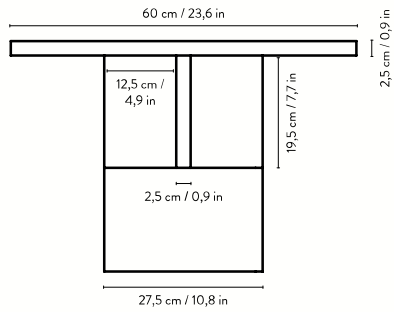

INSERT COFFEE TABLE

Size: H: 40 x W: 100 x D: 60 cm
H: 15.7 x W: 39.4 x D: 23.6 in
Material: FSC™ certified solid ash. Oiled
Care: Wipe with a damp cloth
Do not leave the surface wet
Info: Registered design
Design: Mario Tsai
Net. weight: 22.5 kg
Packsize: 1

INSERT SIDE TABLE

Size: H: 50 x W: 49 x D: 34 cm
H: 19.7 x W: 19.3 x D: 13.4 in
Material: FSC™ certified solid ash. Oiled
Care: Wipe with a damp cloth
Do not leave the surface wet
Info: Registered design
Design: Mario Tsai
Net. weight: 10 kg
Packsize: 1

INSERT COFFEE TABLE – FRONT VIEW

INSERT SIDE TABLE – FRONT VIEW

INSERT COFFEE TABLE – SIDE VIEW

INSERT SIDE TABLE – SIDE VIEW

INSERT COFFEE TABLE – TOP VIEW

INSERT SIDE TABLE – TOP VIEW