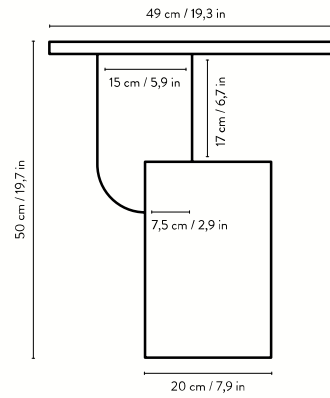

INSERT SIDE TABLE – FRONT VIEW