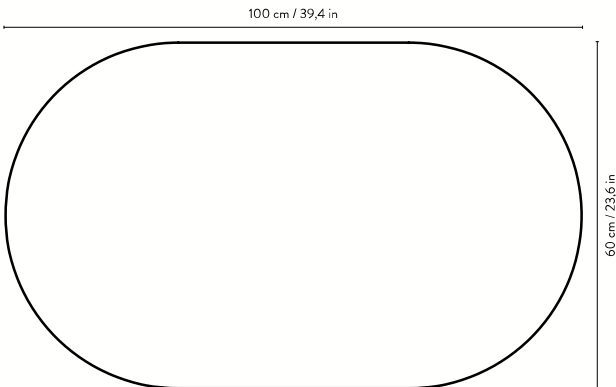

INSERT COFFEE TABLE

Size: H: 40 x W: 100 x D: 60 cm
H: 15.7 x W: 39.4 x D: 23.6 in
Material: FSC™ certified solid ash. Oiled
Care: Wipe with a damp cloth
Do not leave the surface wet
Info: Registered design
Design: Mario Tsai
Net. weight: 22.5 kg
Packsize: 1

INSERT SIDE TABLE

Size: H: 50 x W: 49 x D: 34 cm
H: 19.7 x W: 19.3 x D: 13.4 in
Material: FSC™ certified solid ash. Oiled
Care: Wipe with a damp cloth
Do not leave the surface wet
Info: Registered design
Design: Mario Tsai
Net. weight: 10 kg
Packsize: 1

INSERT COFFEE TABLE – FRONT VIEW

INSERT SIDE TABLE – FRONT VIEW

INSERT COFFEE TABLE – SIDE VIEW

INSERT SIDE TABLE – SIDE VIEW

INSERT COFFEE TABLE – TOP VIEW

INSERT SIDE TABLE – TOP VIEW