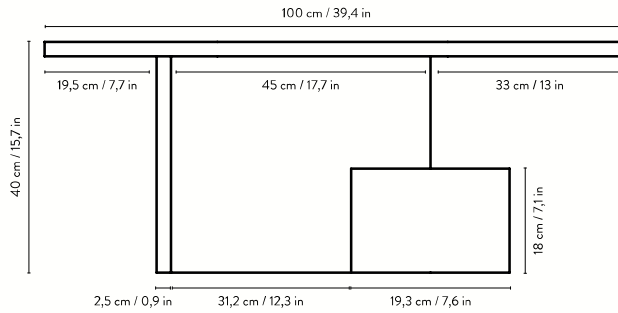

INSERT COFFEE TABLE – FRONT VIEW