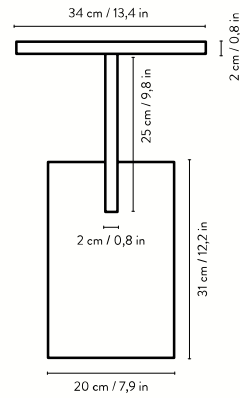

INSERT COFFEE TABLE

Size: H: 40 x W: 100 x D: 60 cm
H: 15.7 x W: 39.4 x D: 23.6 in
Material: FSC™ certified solid ash. Oiled
Care: Wipe with a damp cloth
Do not leave the surface wet
Info: Registered design
Design: Mario Tsai
Net. weight: 22.5 kg
Packsize: 1

INSERT SIDE TABLE

Size: H: 50 x W: 49 x D: 34 cm
H: 19.7 x W: 19.3 x D: 13.4 in
Material: FSC™ certified solid ash. Oiled
Care: Wipe with a damp cloth
Do not leave the surface wet
Info: Registered design
Design: Mario Tsai
Net. weight: 10 kg
Packsize: 1

INSERT COFFEE TABLE – FRONT VIEW

INSERT SIDE TABLE – FRONT VIEW

INSERT COFFEE TABLE – SIDE VIEW

INSERT SIDE TABLE – SIDE VIEW

INSERT COFFEE TABLE – TOP VIEW

INSERT SIDE TABLE – TOP VIEW