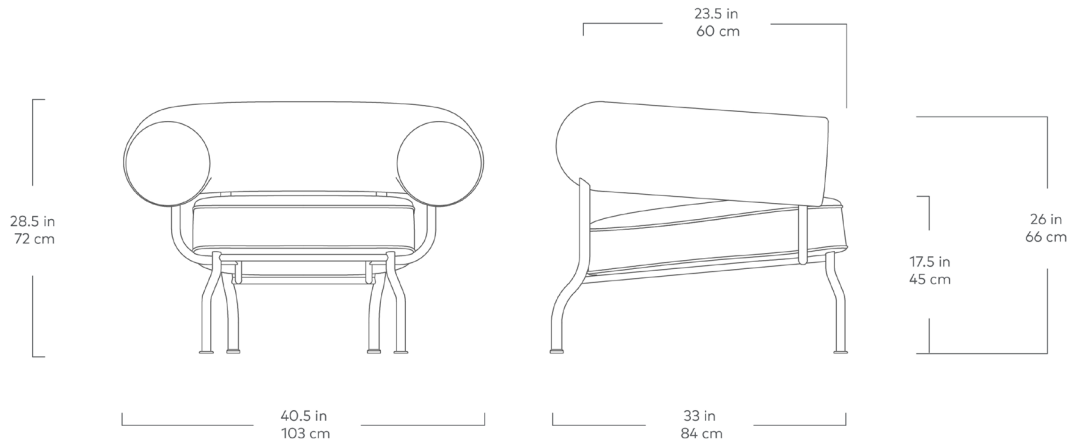

Mirador Chair

- Seat and back cushions are crafted with Dacron-wrapped, high-resiliency medium polyurethane foam.
- Inner frame is kiln-dried FSC®-Certified hardwood in support of responsible forest management (FSC® 092551). By purchasing this product you help take care of the world's forests. Find more information at www.fsc.org
- Webbed suspension system for comfort.
- Bench-made, powder-coated solid steel curved frame provides architectural detail and visual interest.
- Felt pads on all legs to protect hardwood floors.
- ANSI-BIFMA Compliant.
- All fabric is California TB117-2013 certified and double rub tested.
- Manufactured to meet California TB117-2013 fire safety standards without the use of flame retardant additives in the upholstery foam.