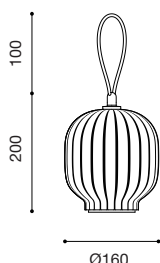

# FILIGRANA LANTERN

Ø160 LED with battery

Sebastian Wrong

**Type**  
Table Light

**Design**  
2026

The Filigrana Lantern continues the collection's signature design language. This rechargeable, portable table lamp features a thoughtfully designed handle, offering easy portability while adding a playful, decorative touch to any space.

**Dimensions**

Table lamp Ø160 : Ø160mm x H200mm

**Weight**

0.75 kg

**Materials**

Lamp : Glass Red Canes , Brass  
Cable : USB-C Magnetic Charging TPE  
Cable

**Lamp Colour**

**Cable Length**

L1500mm

**Supply Voltage**

110V-240V AC, 50-60Hz

**Light Function**

Diffused

**Light Source Voltage , Power , Lumens , Colour Temperature , CRI**

Modular LED lightsource by Infinity Lumens  
Table lamp Ø160 : 3.6V , 1.5W , 150LM , 2700K , 90Ra

**Packaging Dimensions**

Table lamp Ø160 :  
L270mm x D270mm x H250mm

**Care & Maintenance**

Clean with a soft dry cloth. Do not use alcohol, polishes, abrasives or any solvents to clean the product, as they may damage the material. This product is for indoor use only. Keep out of direct sunlight. Protect against exposure to heat above 60°C. Not recommended for continuous use over 16h.