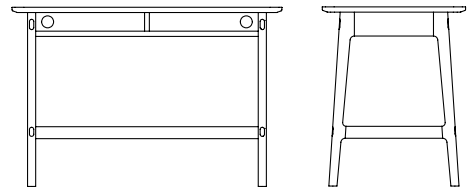

## Matthew Hilton

**Dulwich Desk**  
Matthew Hilton

The Dulwich desk is a compact workspace with a handy storage shelf - a perfect addition to any home office. The desk features access ports that provide a neat way to keep charging cables hidden and easily accessible from the rear.

Made in Lithuania.

**Key Features**

- A compact desk with two open compartments for various storage options
- Two hidden Cable access hole
- Suitable for contract use

**Technical / Construction**

- Technical / Construction
- Solid oak or stained walnut legs
- Veneered top
- Clear polyurethane lacquer
- Part-assembly required

**Available Finishes**

- Oak
- Walnut
- Black Stain
- Oak / Polaris Sable
- Walnut / Polaris Black

**Dimensions**

H750mm x W1100mm x D585mm  
H29.5" x W43.3" x D23"