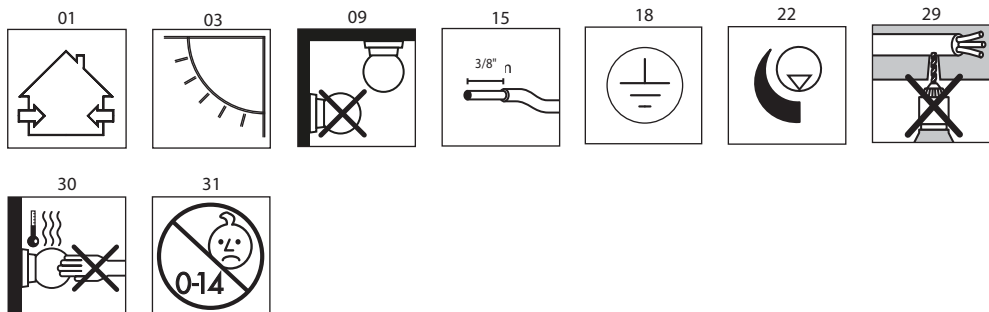

MESH

design Francisco Gomez Paz

**LUCE
PLAN**

D86KW..081...083...085
D86KW..101...103...105

Luceplan Mesh

NEW 2021 !!

Google Play
App Store

App minimum requirement