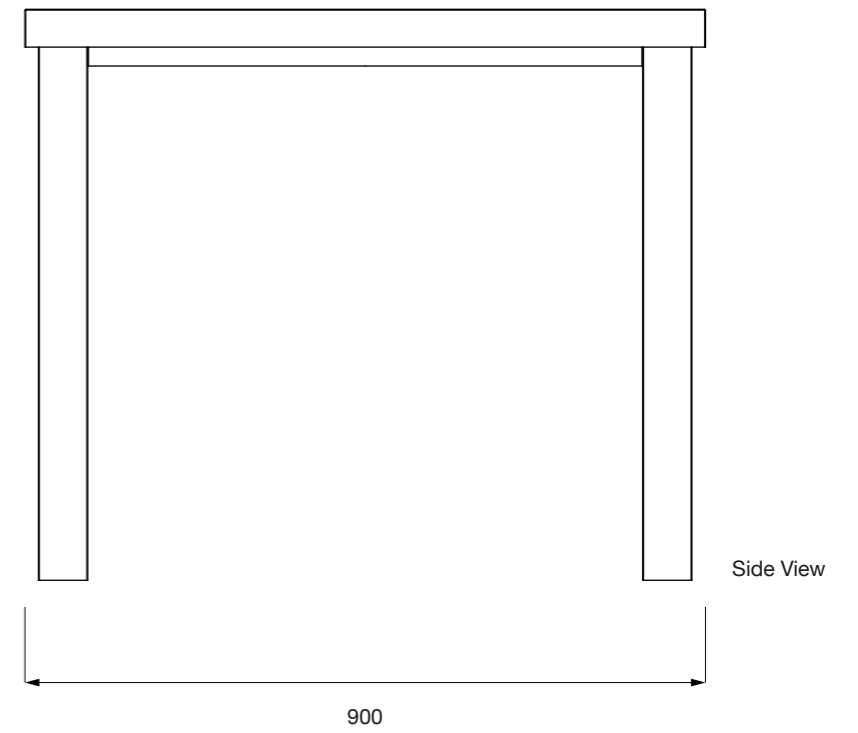

WRONGWOODS, TABLE

Richard Wood & Sebastian Wrong

Established & Sons
Office +44 (0)20 7608 0990
info@establishedandsons.com
www.establishedandsons.com

Title:
2D WRONGWOODS,
TABLE Sebastian
Wrong ©2025
EstablishedandSons
All-Rights-Reserved

Date:
06/02/2025

Scale:
1:10 Printed on A3

Page:
1/1

Dimensions:
All dimensions are
shown in millimetres

Material & Finish:
Plywood, timber,
paint, clear lacquer,
felt (feet)

Notes:
The copyright for this drawing and all its contents belong to
Established & Sons.
It must not be reproduced or distributed without prior consent.