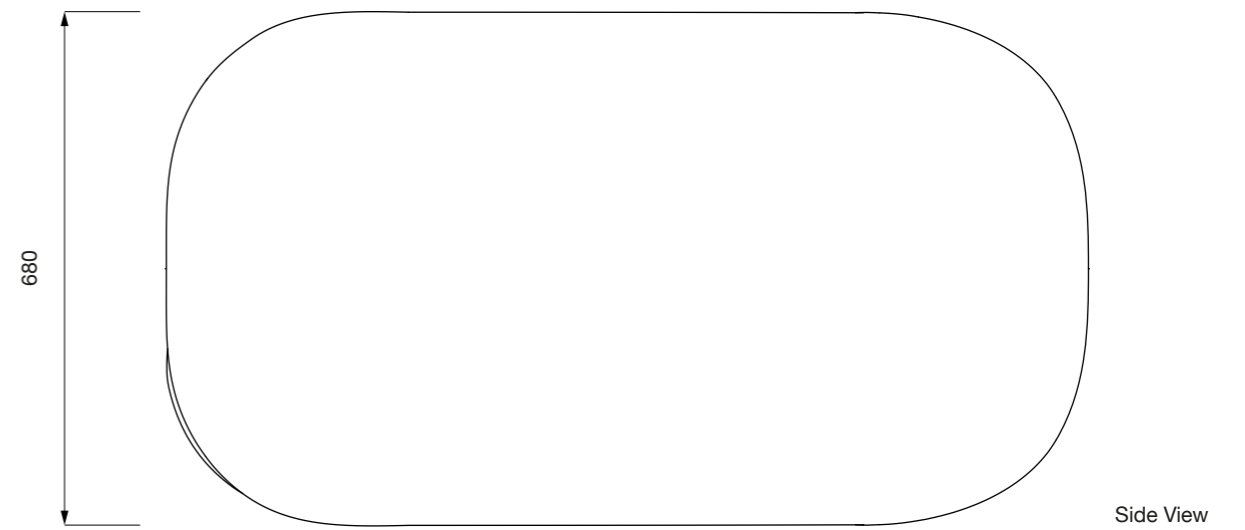

MOLLO

Philippe Malouin

	Established & Sons Office +44 (0)20 7608 0990 info@establishedandsons.com www.establishedandsons.com	Title: 2D MOLLO Philippe Malouin ©2025 EstablishedandSons All-Rights-Reserved	Date: 06/02/2025	Scale: 1:10 Printed on A3	Page: 1/1	Dimensions: All dimensions are shown in millimetres	Material & Finish: Foam, plywood, fixed non-removable upholstery cover.	Notes: The copyright for this drawing and all its contents belong to Established & Sons. It must not be reproduced or distributed without prior consent.
--	---	---	---------------------	------------------------------	--------------	---	--	---