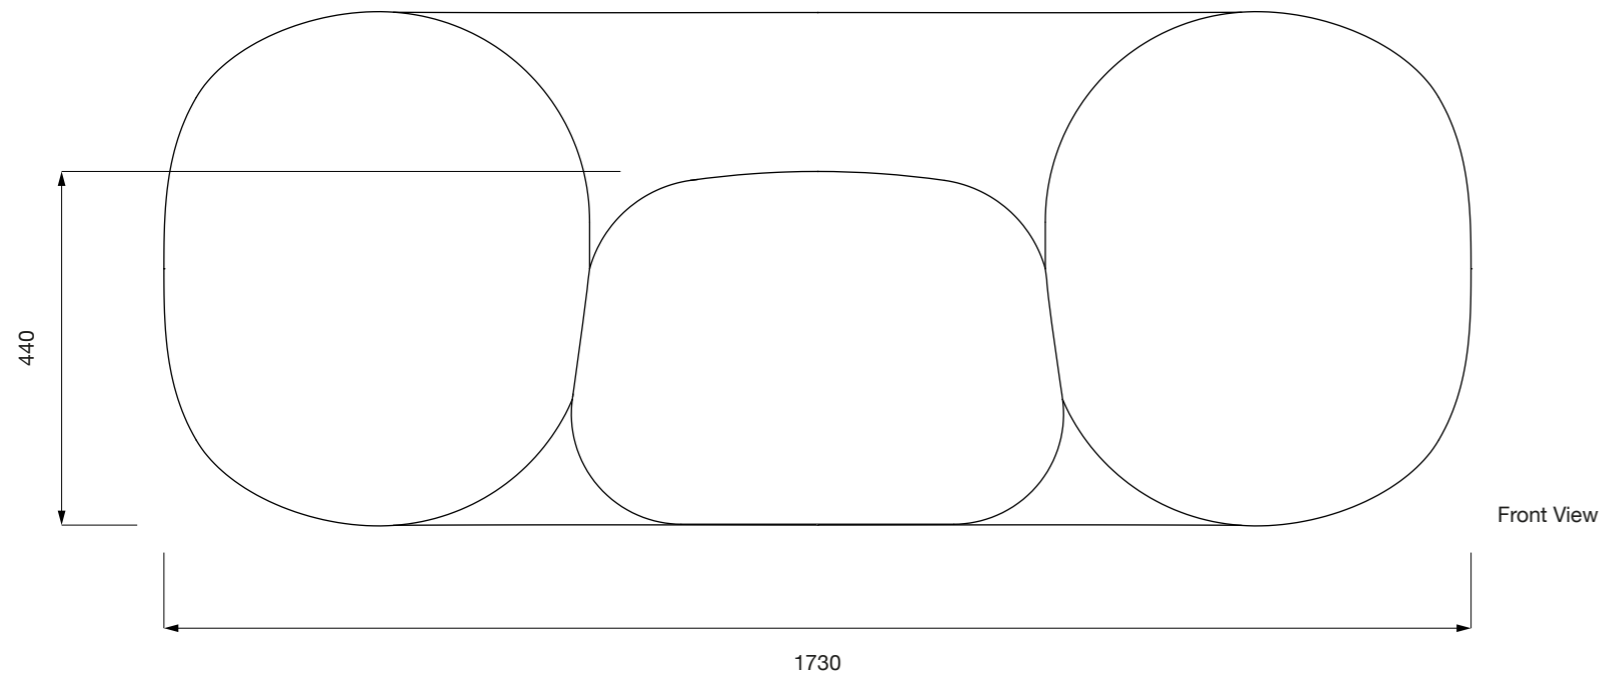

MOLLO

Philippe Malouin

	Established & Sons Office +44 (0)20 7608 0990 info@establishedandsons.com www.establishedandsons.com	Title: 2D MOLLO Philippe Malouin ©2025 EstablishedandSons All-Rights-Reserved	Date: 06/02/2025	Scale: 1:10 Printed on A3	Page: 1/1	Dimensions: All dimensions are shown in millimetres	Material & Finish: Foam, plywood, fixed non-removable upholstery cover.	Notes: The copyright for this drawing and all its contents belong to Established & Sons. It must not be reproduced or distributed without prior consent.
--	---	---	---------------------	------------------------------	--------------	---	--	---