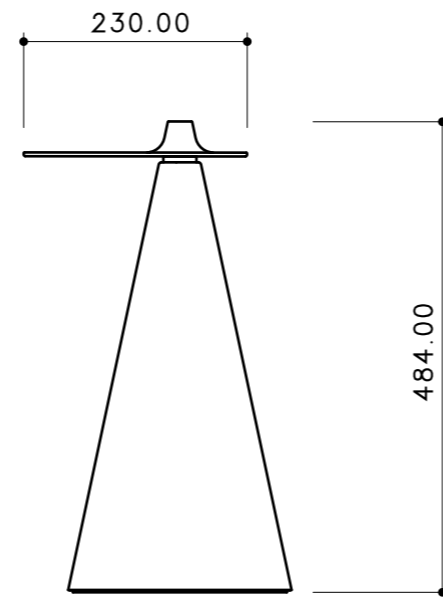

Date:
2026/4/9

Scale:
1:10 printed on A3

Page:
1/1

Dimensions:
All dimensions are
shown in millimetres

Material:
Iron – Fine Sand
Powder Coating (PC
finish), Concrete

Notes:
The copyright for this drawing and all its
contents belong to Established & Sons.
It must not be reproduced or distributed
without prior consent.

FEZ SIDE TABLE ROUND

Nao Tamura

TOP VIEW

FRONT VIEW

SIDE VIEW

ISOMETRIC VIEW

ESTABLISHED & SONS
Phone +31 26 2340024
establishedandsons.com

Title:
FEZ SIDE TABLE
ROUND_2D

Date:
2026/4/9

Scale:
1:10 printed on A3

Page:
1/1

Dimensions:
All dimensions are
shown in millimetres

Material:
Iron – Fine Sand
Powder Coating
(PC finish)

Notes:
The copyright for this drawing and all its
contents belong to Established & Sons.
It must not be reproduced or distributed
without prior consent.