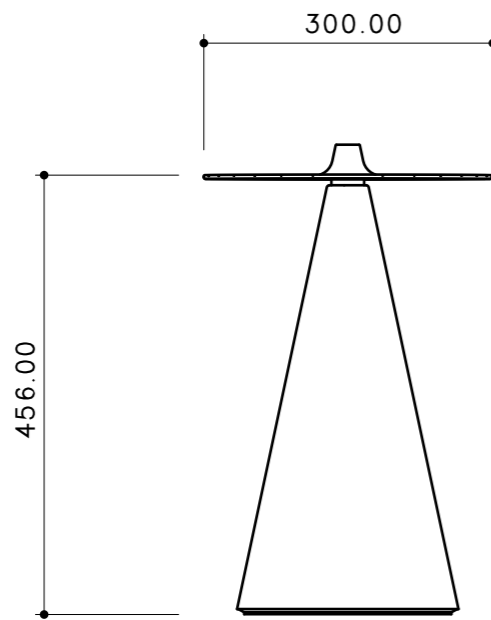

FEZ SIDE TABLE OVAL

Nao Tamura

TOP VIEW

FRONT VIEW

SIDE VIEW

ISOMETRIC VIEW

ESTABLISHED & SONS
Phone +31 26 2340024
establishedandsons.com

Title:
FEZ SIDE TABLE
OVAL_2D

Date:
2026/4/9

Scale:
1:10 printed on A3

Page:
1/1

Dimensions:
All dimensions are
shown in millimetres

Material:
Iron – Fine Sand
Powder Coating (PC
finish), Concrete

Notes:
The copyright for this drawing and all its
contents belong to Established & Sons.
It must not be reproduced or distributed
without prior consent.

FEZ SIDE TABLE ROUND

Nao Tamura

TOP VIEW

FRONT VIEW

SIDE VIEW

ISOMETRIC VIEW

ESTABLISHED & SONS
Phone +31 26 2340024
establishedandsons.com

Title:
FEZ SIDE TABLE
ROUND_2D

Date:
2026/4/9

Scale:
1:10 printed on A3

Page:
1/1

Dimensions:
All dimensions are
shown in millimetres

Material:
Iron – Fine Sand
Powder Coating
(PC finish)

Notes:
The copyright for this drawing and all its
contents belong to Established & Sons.
It must not be reproduced or distributed
without prior consent.