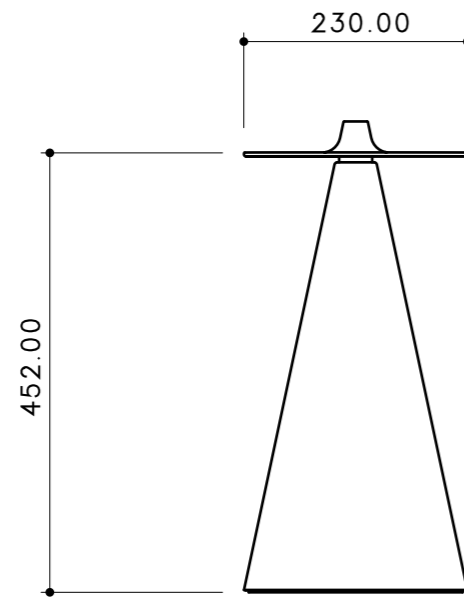

FEZ SIDE TABLE OVAL

Nao Tamura

TOP VIEW

FRONT VIEW

SIDE VIEW

ISOMETRIC VIEW

ESTABLISHED & SONS
Phone +31 26 2340024
establishedandsons.com

Title:
FEZ SIDE TABLE
OVAL_2D

Date:
2026/4/9

Scale:
1:10 printed on A3

Page:
1/1

Dimensions:
All dimensions are
shown in millimetres

Material:
Iron – Fine Sand
Powder Coating (PC
finish), Concrete

Notes:
The copyright for this drawing and all its
contents belong to Established & Sons.
It must not be reproduced or distributed
without prior consent.

FEZ SIDE TABLE ROUND

Nao Tamura

TOP VIEW

FRONT VIEW

SIDE VIEW

ISOMETRIC VIEW

ESTABLISHED & SONS
Phone +31 26 2340024
establishedandsons.com

Title:
FEZ SIDE TABLE
ROUND_2D

Date:
2026/4/9

Scale:
1:10 printed on A3

Page:
1/1

Dimensions:
All dimensions are
shown in millimetres

Material:
Iron – Fine Sand
Powder Coating
(PC finish)

Notes:
The copyright for this drawing and all its
contents belong to Established & Sons.
It must not be reproduced or distributed
without prior consent.