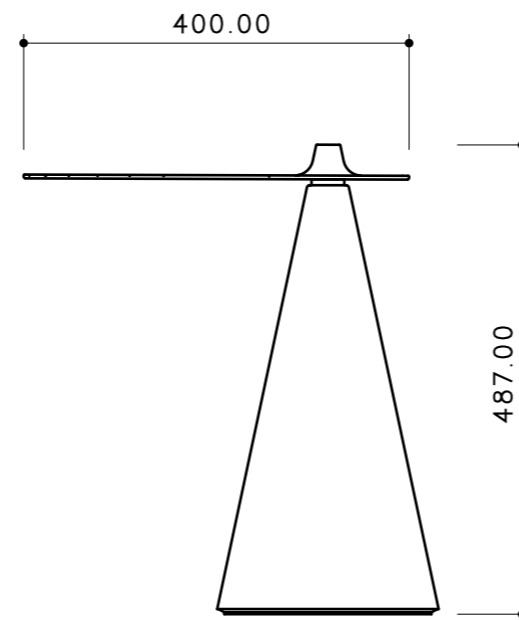

FEZ SIDE TABLE OVAL

Nao Tamura

TOP VIEW

FRONT VIEW

SIDE VIEW

ISOMETRIC VIEW

ESTABLISHED & SONS
Phone +31 26 2340024
establishedandsons.com

Title:
FEZ SIDE TABLE
OVAL_2D

Date:
2026/4/9

Scale:
1:10 printed on A3

Page:
1/1

Dimensions:
All dimensions are
shown in millimetres

Material:
Iron – Fine Sand
Powder Coating (PC
finish), Concrete

Notes:
The copyright for this drawing and all its
contents belong to Established & Sons.
It must not be reproduced or distributed
without prior consent.

FEZ SIDE TABLE ROUND

Nao Tamura

TOP VIEW

FRONT VIEW

SIDE VIEW

ISOMETRIC VIEW

ESTABLISHED & SONS
Phone +31 26 2340024
establishedandsons.com

Title:
FEZ SIDE TABLE
ROUND_2D

Date:
2026/4/9

Scale:
1:10 printed on A3

Page:
1/1

Dimensions:
All dimensions are
shown in millimetres

Material:
Iron – Fine Sand
Powder Coating
(PC finish)

Notes:
The copyright for this drawing and all its
contents belong to Established & Sons.
It must not be reproduced or distributed
without prior consent.